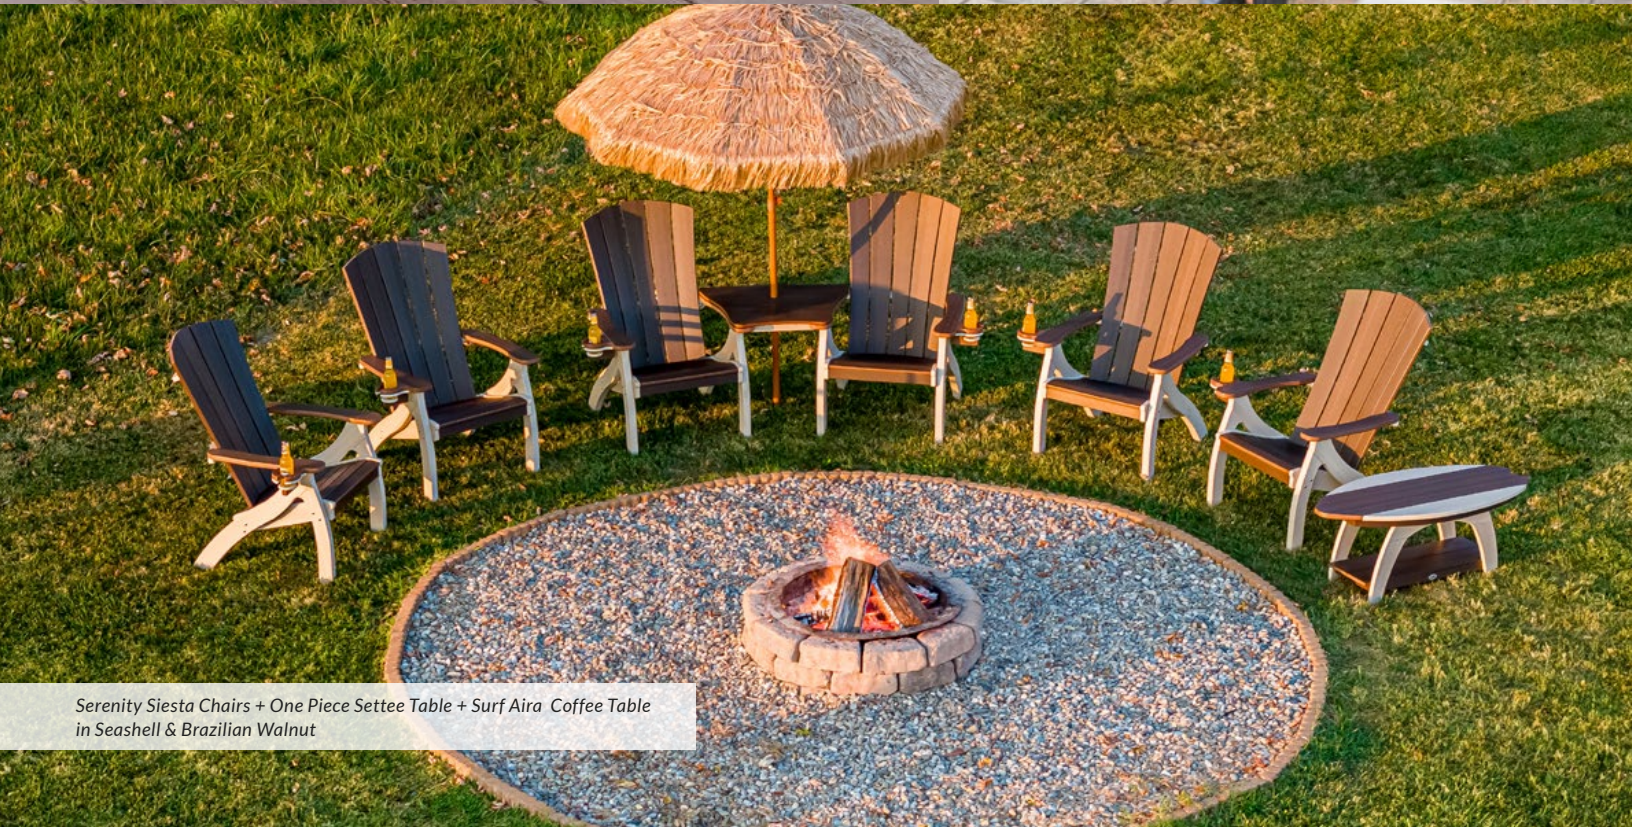

Serenity Siesta Chairs + One Piece Settee Table + Surf Aira Coffee Table
in Seashell & Brazilian Walnut