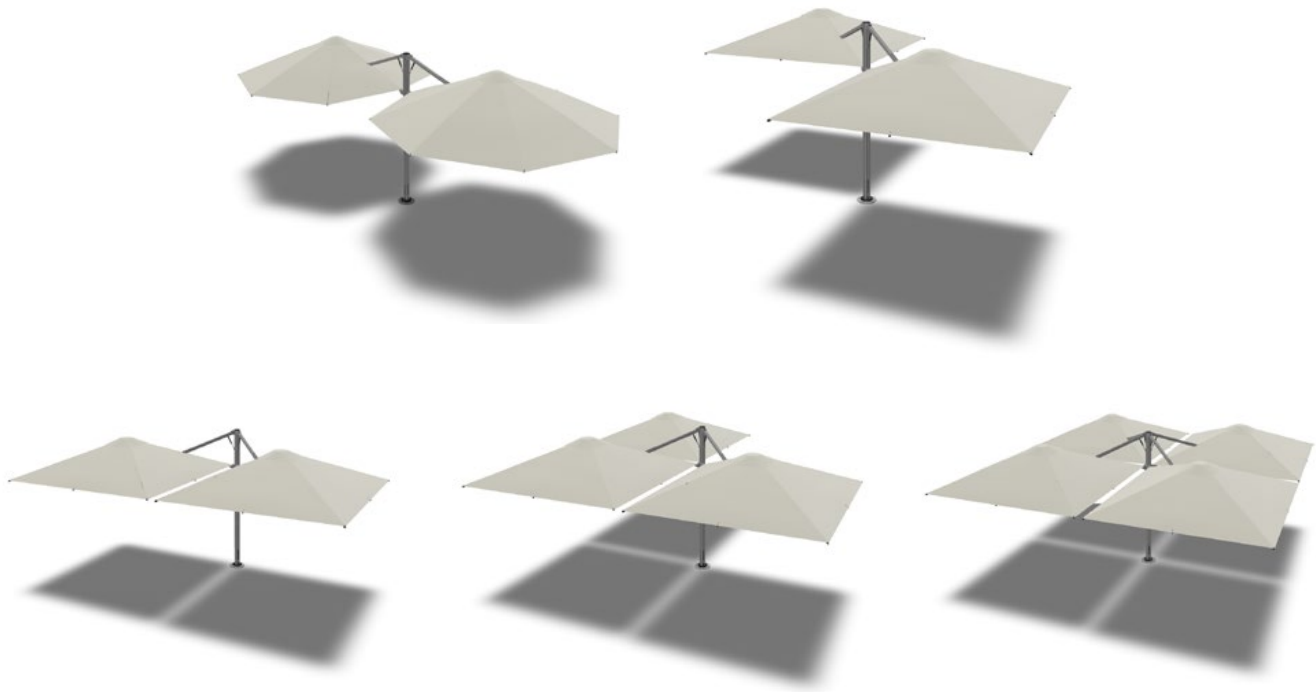

Featured: SERENITY
Serenity 10' Square in Space Gray & Oyster

UNITY™

MULTI-CANOPY CANTILEVER UMBRELLA

Every space is different and has its own requirements. **The Unity™ Cantilever Umbrella** comes in a variety of sizes and shapes, selected to give you an unprecedented choice in modular shade. Mount up to 4 canopies off one central mast and enjoy shade your way. The solution-dyed acrylic fabric canopy is of the highest grade, and is available in a range of colors, based on exterior and interior design trends.