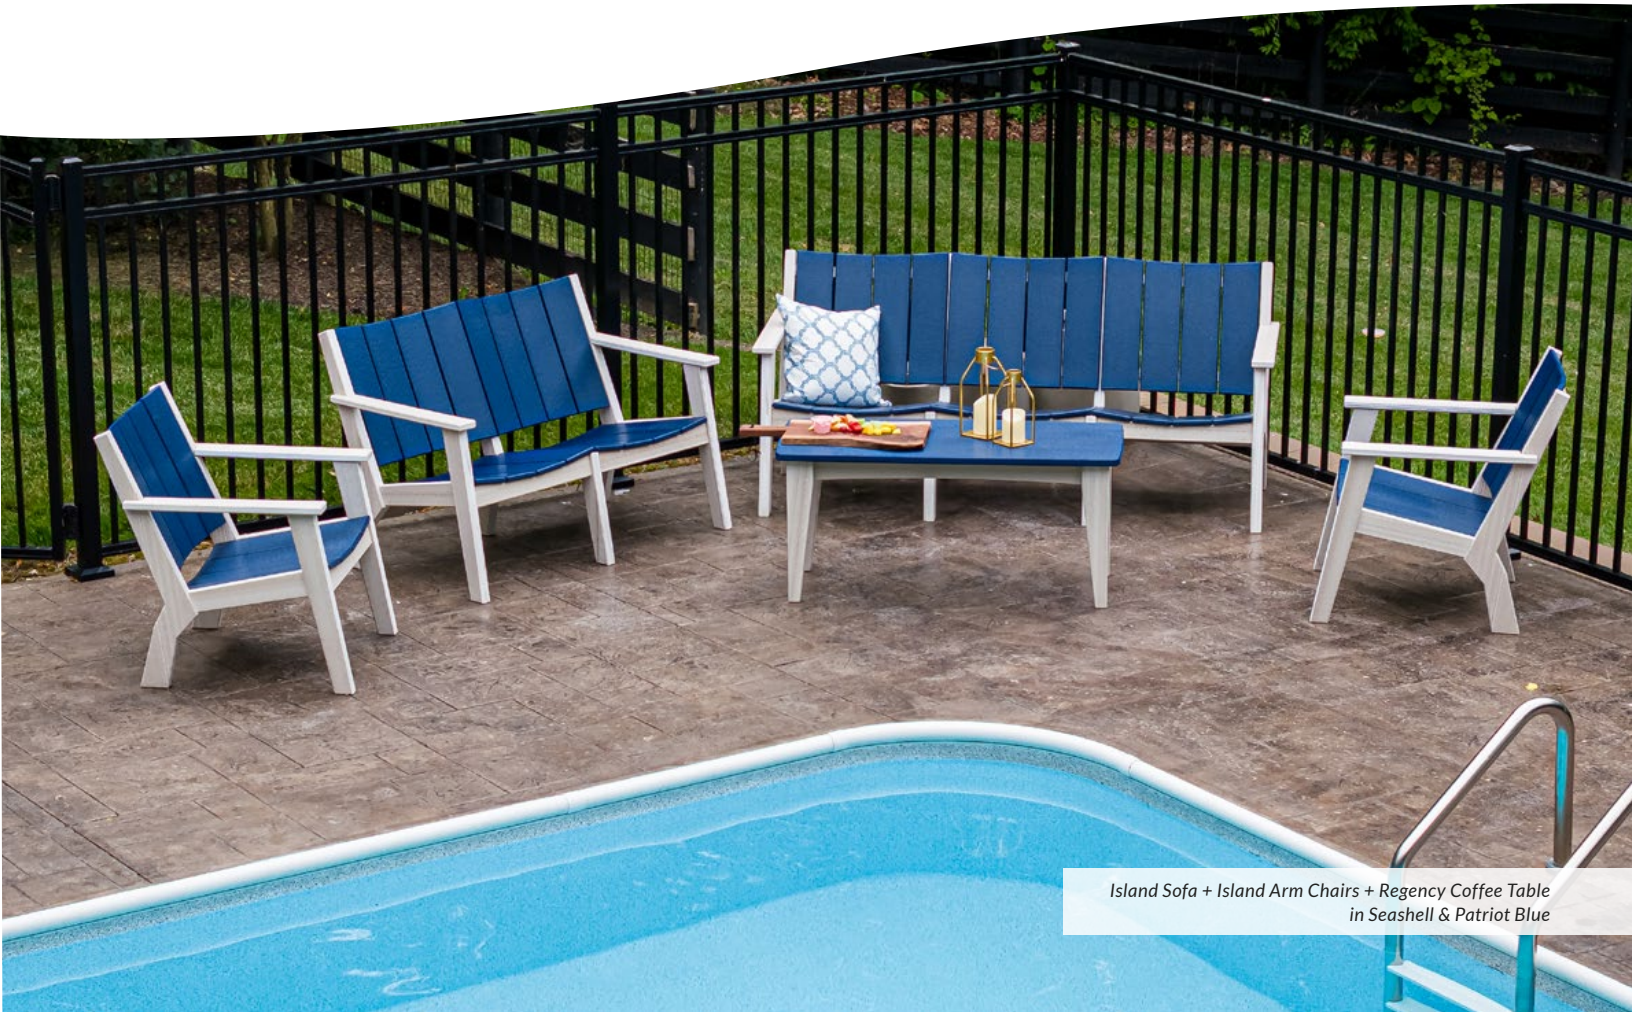

*Island Sofa + Island Arm Chairs + Regency Coffee Table
in Seashell & Patriot Blue*