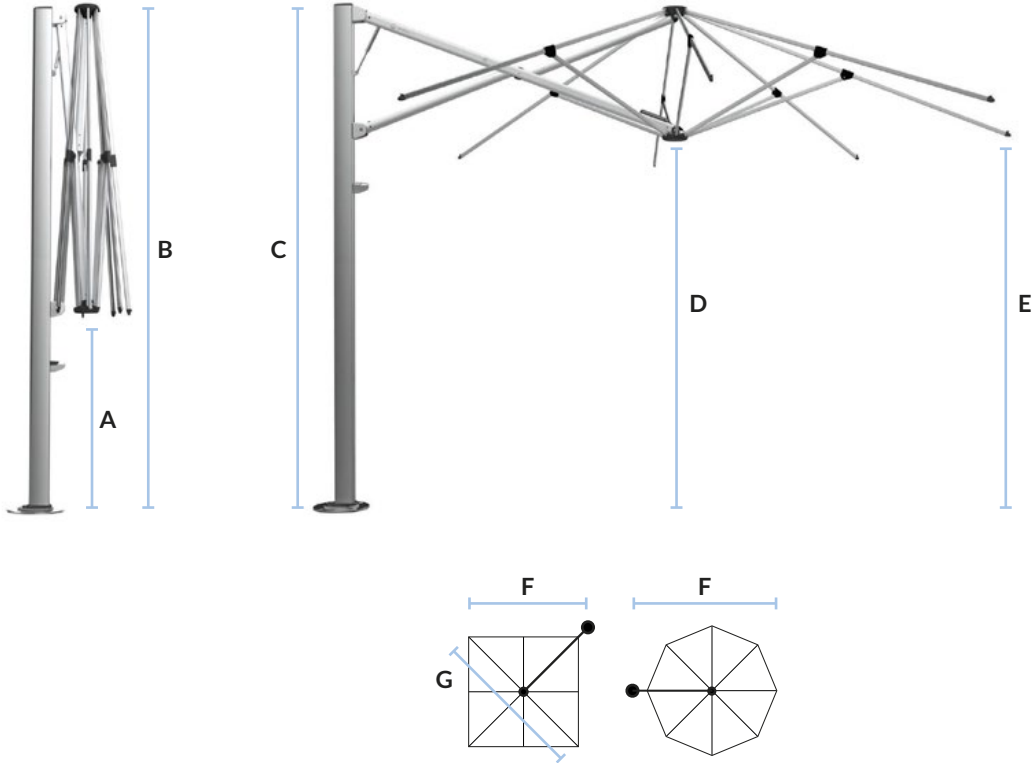

360° Rotation
All day shade

ACCESSORIES

LED Light Control
Power your light with
the Smart Battery or
Hardwire Kit.

Protection Cover
for when your umbrella
is not in use.

Castor Wheels
for the free standing base

Accessories are optional and incur an additional charge.

SERENITY™

ROTATING CANTILEVER UMBRELLA

SPECIFICATIONS

		8'	10'	11'	13'
A	Ground to central frame hub when closed†	2'10"	2'1"	3'7"	2'10"
B	Total height to top of canopy†	9'6"	9'3"	9'9"	9'6"
C	Height of umbrella to top of mast cap†	9'6"	9'6"	9'7"	9'6"
D	Ground to central frame hub when open†	7'0"	6'9"	7'3"	7'0"
E	Ground to lower outer edge of canopy†	7'3"	7'3"	7'4"	7'2"
F	Centre of Spigot to outside edge of canopy	8'8"	9'10"	11'4"	12'10"
G	Diagonal from center of mast to corner	12'3"	13'10"	N/A	N/A