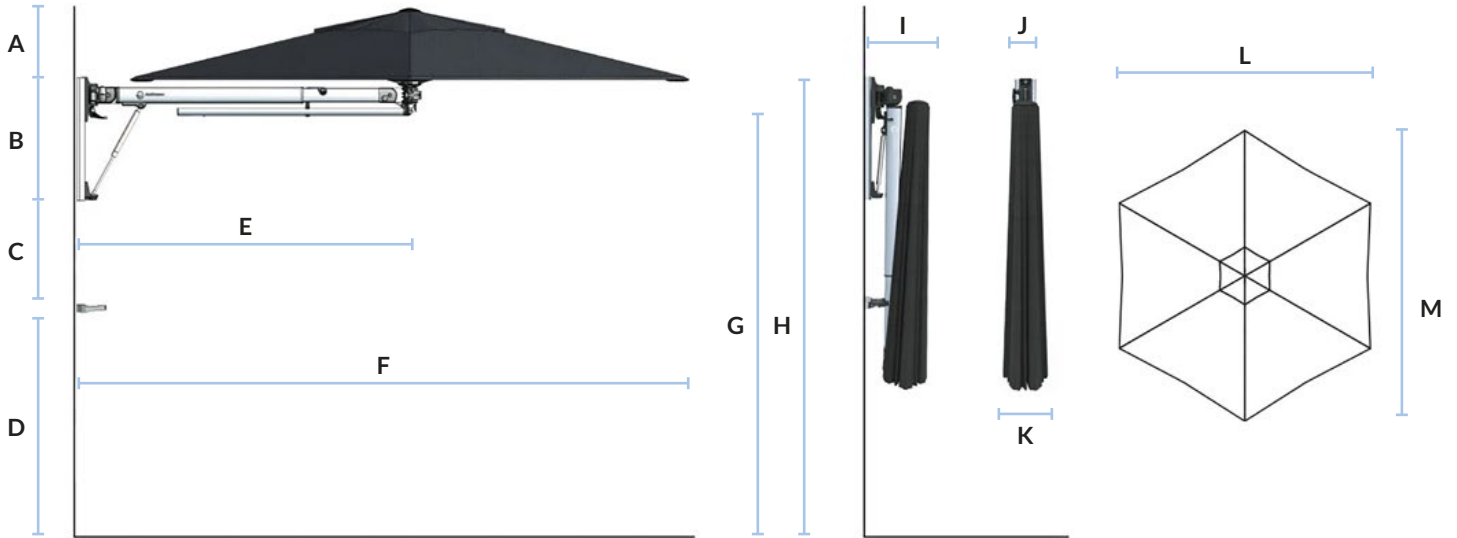

Rotates
allowing all-day shade

Tilts
two tilt positions

Extends
away from the wall

CANOPY

Canopy Colors

RETREAT™

WALL-MOUNTED CANTILEVER UMBRELLA

SPECIFICATIONS

	9'	full extension
A Canopy height when deployed	1'	
B Wall Bracket length	1'9"	
C Space from Wall Bracket to Wall Clip	1'4"	
D D - Gap from Wall Clip to ground (recommended distance)	4'	
E E - Wall to Center Hub distance (456mm/18" extension adjustment)	4'8"	6'2"
F F - Wall to outer Canopy Edge (456mm/18" extension adjustment)	8'7"	10'0"
G Ground to Center Hub (recommended distance)	6'7"	
H H - Ground to Canopy Edge (recommended distance)	7'1"	
I I - Closed Umbrella depth	1'	
J J - Wall Bracket width	4"	
K K - Closed Umbrella width	5-6"	
L L - Canopy flat-to-flat measurement	7'7"	
M M - Canopy point-to-point measurement	8'10"	