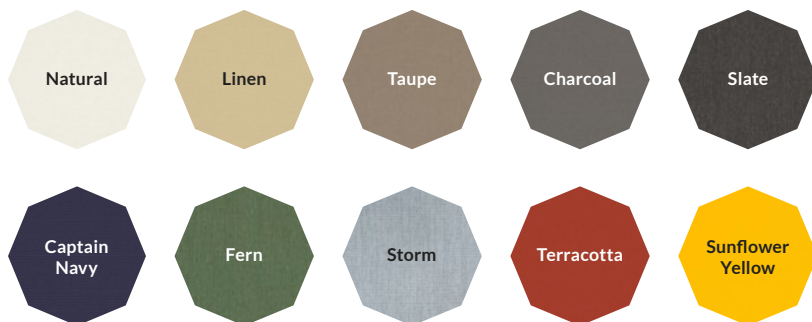

MARINE GRADE POLY FURNITURE COLORS

Red

Black

Blue

Teal

Navy

White

Weatherwood

CANOPY

Quick Ship Canopy Colors

Special Order Canopy Colors**

**Special-Order Colors are non-stock and will incur an additional lead time and surcharge. Full Sunbrella Marine Range or other identical fabrics are available as a custom color option.