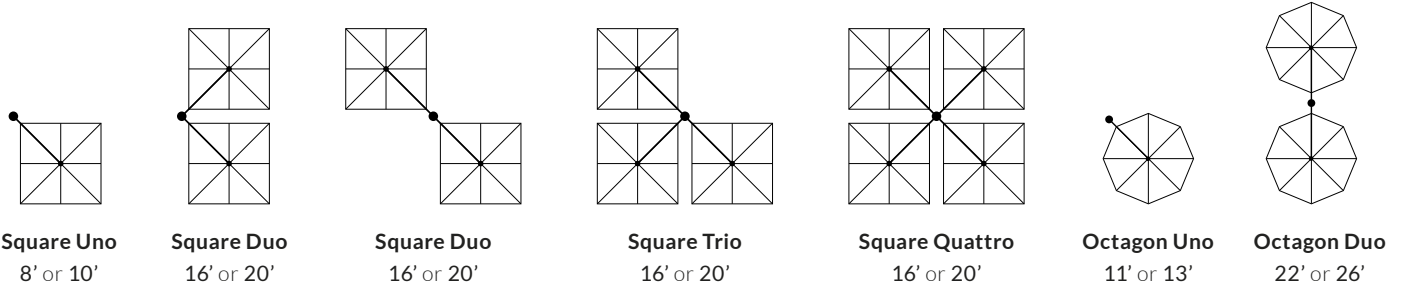

UNITY™

MULTI-CANOPY CANTILEVER UMBRELLA

SIZES & CONFIGURATIONS

Sizes and conversions are approximate and subject to change without notice. Contact us for exact, up-to-date measurements.

FRAME

Frame Color

*Heron Black only available in 10' Square or 13' Octagon sizes only.