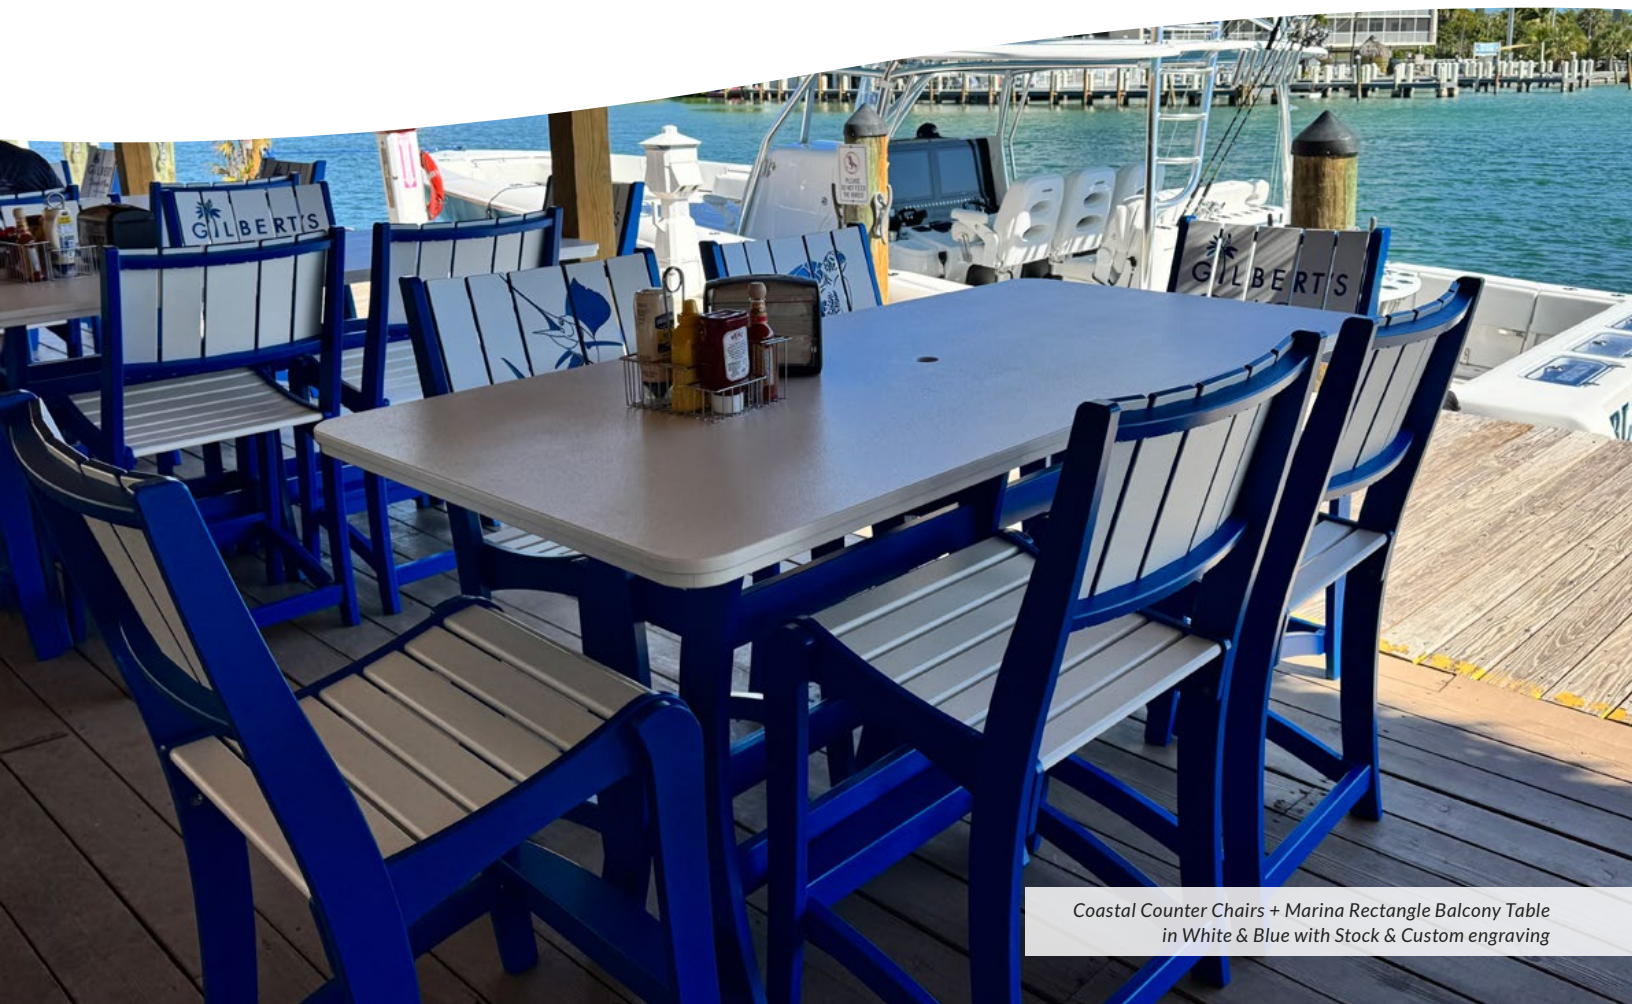

Bailey Stripe Aqua

Coastal Counter Chairs + Marina Rectangle Balcony Table
in White & Blue with Stock & Custom engraving

SHADE

CANTILEVER

Unity
Serenity
Retreat

CENTER-POLE

Oasis

CANTILEVER UMBRELLAS