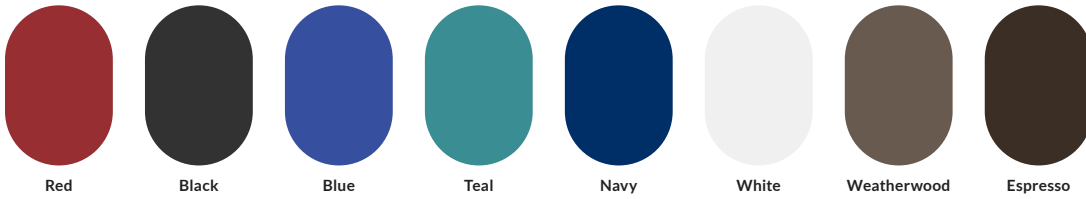

MARINE GRADE POLY FURNITURE COLORS

Red

Black

Blue

Teal

Navy

White

Weatherwood