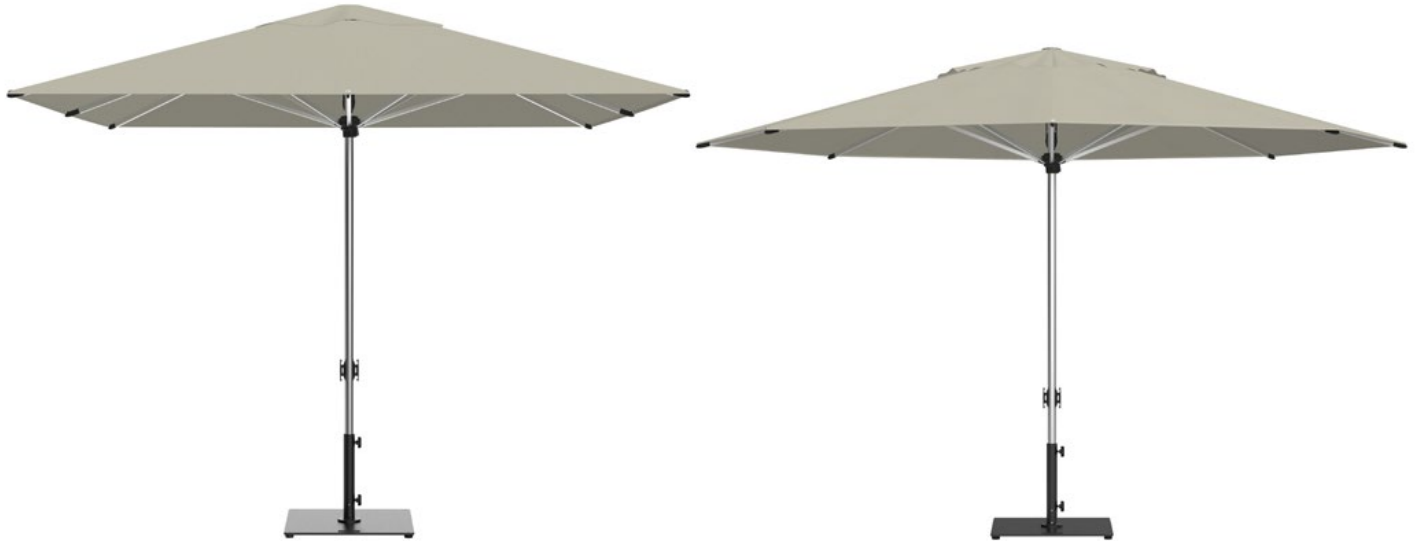

RETREAT™

WALL-MOUNTED CANTILEVER UMBRELLA

CENTER-POLE UMBRELLAS

*Featured: OASIS
Oasis 10' Square in Black*

OASIS™

CENTER-POLE UMBRELLA

Designed for the demands of hospitality environments, the **Oasis™ Commercial Center-pole Umbrella** brings timeless style and dependable performance to outdoor spaces. Its elegant presence enhances any venue, creating a welcoming setting where guests can relax, unwind, and enjoy the experience in comfort.