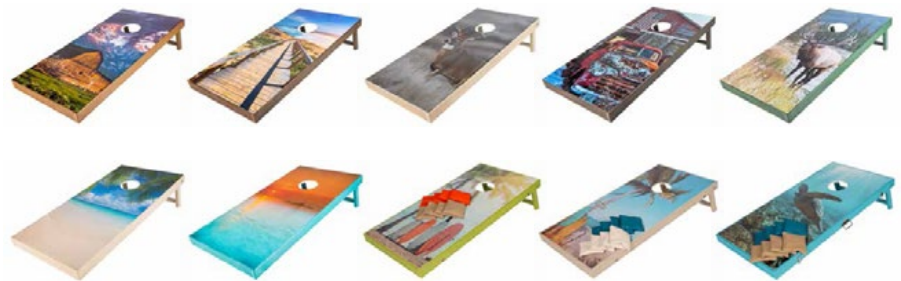

Cornhole Game
CORNHOLE-G | 24"X48"