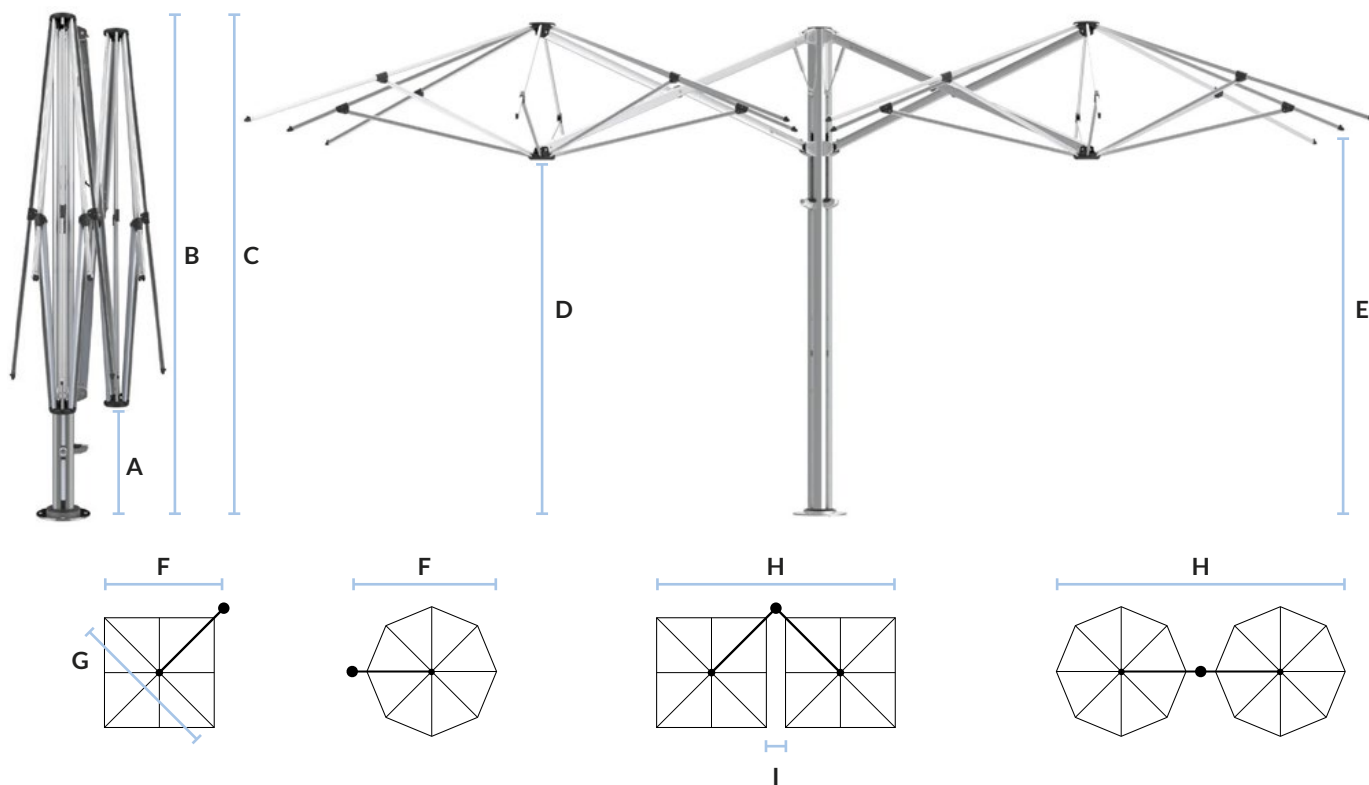

360° Rotation
All day shade

ACCESSORIES

Rain Gutter
connects adjoining
canopies

LED Light Control
Power your light with
the Smart Battery or
Hardwire Kit.

Protection Cover
for when your umbrella
is not in use.

Castor Wheels
for the free standing base

UNITY™

MULTI-CANOPY CANTILEVER UMBRELLA

SPECIFICATIONS

		8'	10'	11'	13'
A	Ground to central frame hub when closed†	2'10"	2'1"	3'7"	2'10"
B	Total height to top of canopy†	9'6"	9'3"	9'9"	9'6"
C	Height of umbrella to top of mast cap†	9'6"	9'6"	9'7"	9'6"
D	Ground to central frame hub when open†	7'0"	6'9"	7'3"	7'0"
E	Ground to lower outer edge of canopy†	7'3"	7'3"	7'4"	7'2"
F	Centre of Spigot to outside edge of canopy	8'8"	9'10"	11'4"	12'10"
G	Diagonal from center of mast to corner	12'3"	13'10"	N/A	N/A
H	Duo/Quattro umbrella width edge to edge	17'4"	19'6"	22'7"	25'9"
I	Gutter space between canopies	6"	6"	N/A	N/A