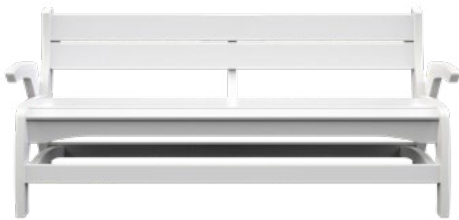

BENCHES

4ft Benches

MP1904 | Bench
MP1914 | Engraved Bench

5ft Benches

MP1905 | Bench
MP1915 | Engraved Bench

6ft Benches

MP1906 | Bench
MP1916 | Engraved Bench