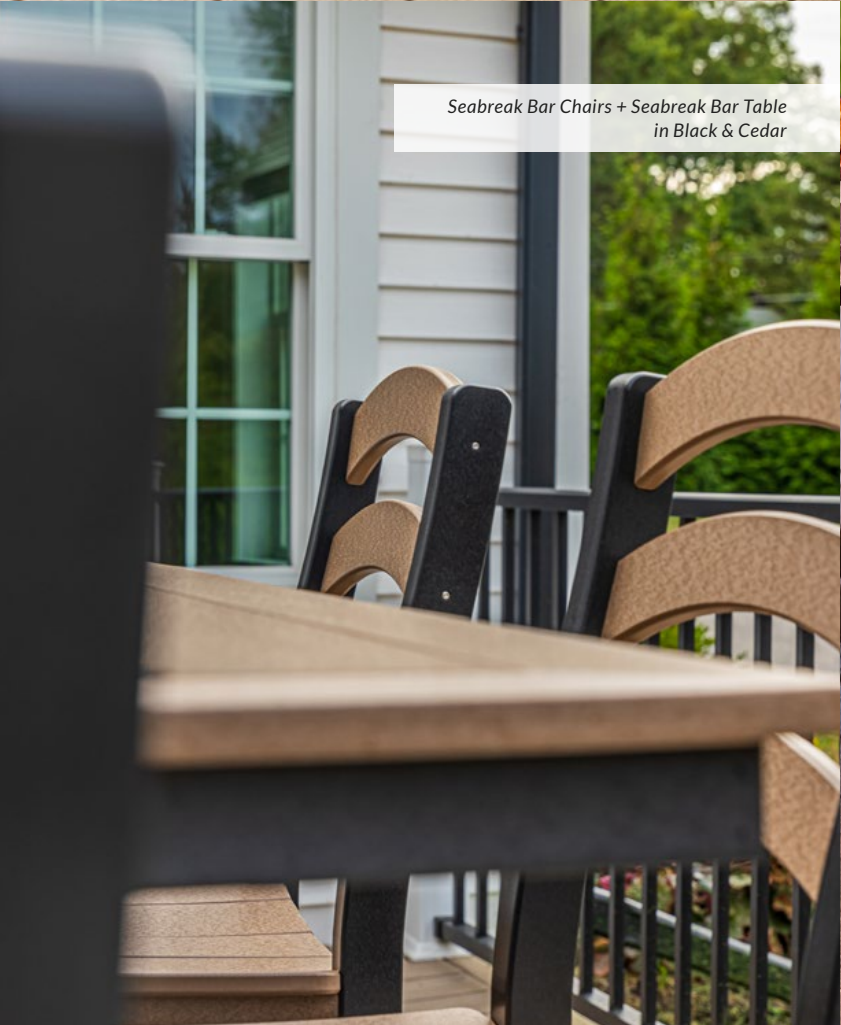

*Seabreak Bar Chairs + Seabreak Bar Table
in Black & Cedar*