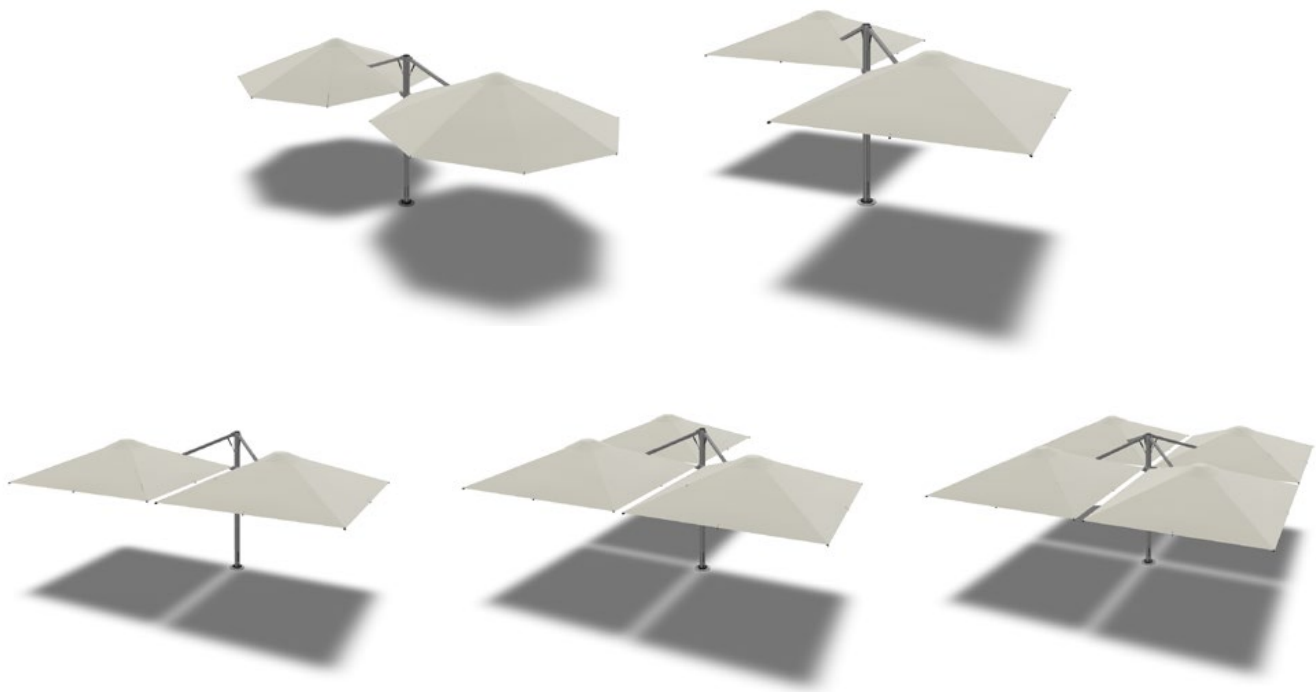

CENTER-POLE

Oasis

CANTILEVER UMBRELLAS

Featured: SERENITY
Serenity 10' Square in Space Gray & Oyster

UNITY™

MULTI-CANOPY CANTILEVER UMBRELLA

Every space is different and has its own requirements. **The Unity™ Cantilever Umbrella** comes in a variety of sizes and shapes, selected to give you an unprecedented choice in modular shade. Mount up to 4 canopies off one central mast and enjoy shade your way. The solution-dyed acrylic fabric canopy is of the highest grade, and is available in a range of colors, based on exterior and interior design trends.