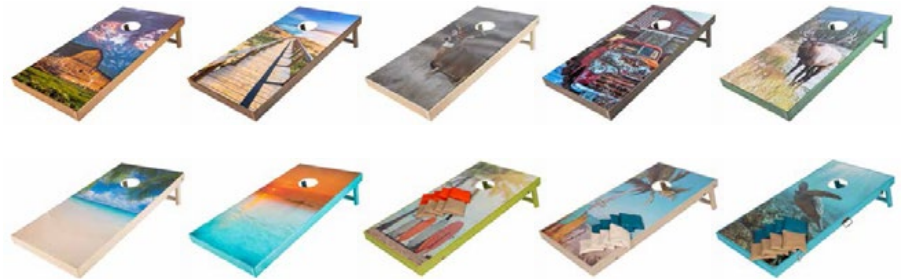

6' Rowboat Shelf
RB6-P
24"X11.75"X72"

4' Rowboat Shelf
RB4-P
16"X5.25"X48"

5' Lighthouse Shelf
LH5S-P
22"X22"X60"

PLANTERS

Large 30" Raised Planter
 PL-RL-A
 51"X24.5"X30"

Large 22" Raised Planter
 PL-RL-B
 51"X24.5"X22"

Small 30" Raised Planter
 PL-RS-A
 39"X16.75"X30"

Small 22" Raised Planter
 PL-RS-B
 39"X16.75"X22"

Large Square Planter
 PL-SL-P
 27"X27"X24"

Medium Square Planter
 PL-SM-P
 22"X22"X18"

Small Square Planter
 PL-SS-P
 15"X15"X14"

Sailboat Planter
 PL-SB-P
 47"X16"X31"

CORNHOLE

Cornhole Game
 CORNHOLE-G | 24"X48"

Cornhole Game - Custom Design
 CORNHOLE-CG | 24"X48"
 Custom logo engraving available

RECYCLED POLY FURNITURE COLORS

STANDARD COLORS