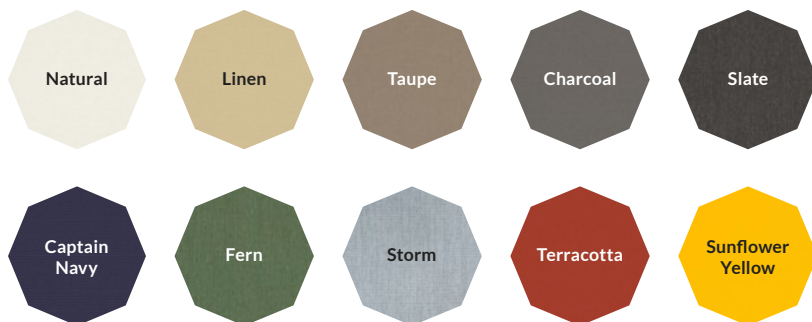

CANOPY

Quick Ship Canopy Colors

Special Order Canopy Colors**

**Special-Order Colors are non-stock and will incur an additional lead time and surcharge. Full Sunbrella Marine Range or other identical fabrics are available as a custom color option.