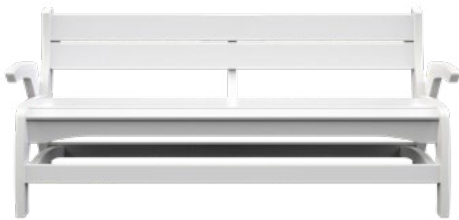

Captain Grand Bar

MP 9048
46" w x 42"h x 32½"d

Available with or without Ice Box

Captain Bar Stool

MP 3300
21" w x 30" h x 21" d

BENCHES

4ft Benches

MP1904 | Bench
MP1914 | Engraved Bench