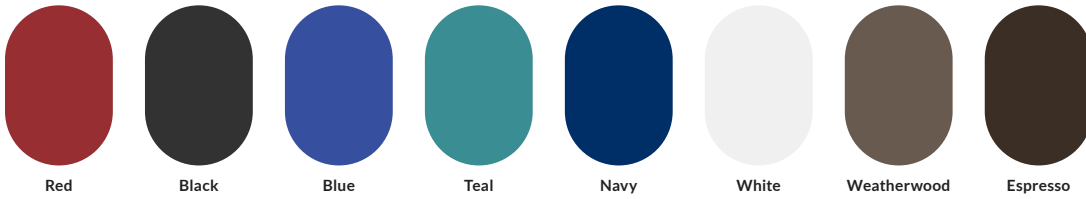

MARINE GRADE POLY FURNITURE COLORS