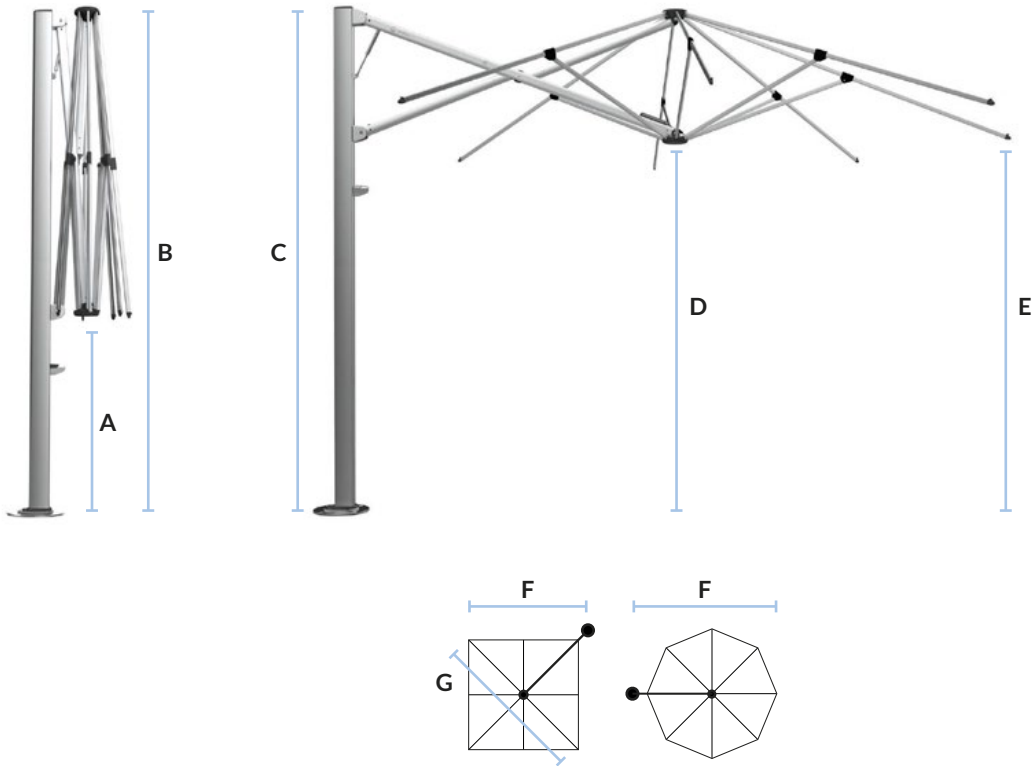

360° Rotation
All day shade

ACCESSORIES

LED Light Control
Power your light with
the Smart Battery or
Hardwire Kit.

Protection Cover
for when your umbrella
is not in use.

Castor Wheels
for the free standing base

Accessories are optional and incur an additional charge.

SERENITY™

ROTATING CANTILEVER UMBRELLA

SPECIFICATIONS

		8'	10'	11'	13'
A	Ground to central frame hub when closed†	2'10"	2'1"	3'7"	2'10"
B	Total height to top of canopy†	9'6"	9'3"	9'9"	9'6"
C	Height of umbrella to top of mast cap†	9'6"	9'6"	9'7"	9'6"
D	Ground to central frame hub when open†	7'0"	6'9"	7'3"	7'0"
E	Ground to lower outer edge of canopy†	7'3"	7'3"	7'4"	7'2"
F	Centre of Spigot to outside edge of canopy	8'8"	9'10"	11'4"	12'10"
G	Diagonal from center of mast to corner	12'3"	13'10"	N/A	N/A