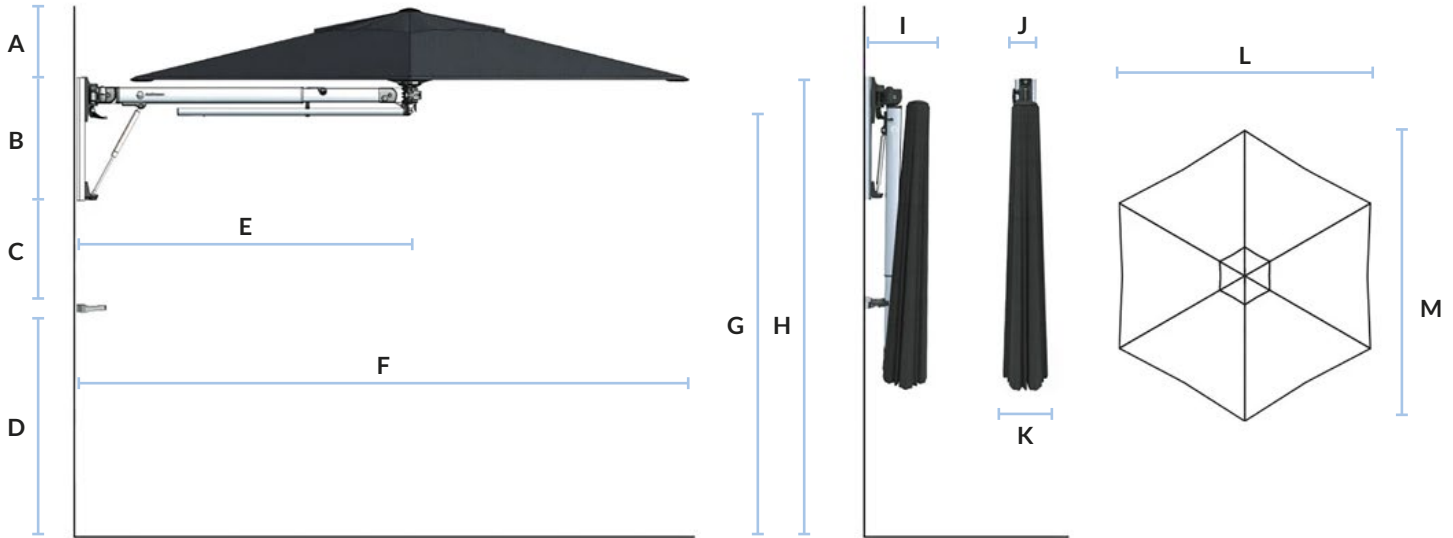

Rust

Black & White
Stripe

RETREAT™

WALL-MOUNTED CANTILEVER UMBRELLA

SPECIFICATIONS

	9'	full extension
A Canopy height when deployed	1'	
B Wall Bracket length	1'9"	
C Space from Wall Bracket to Wall Clip	1'4"	
D D - Gap from Wall Clip to ground (recommended distance)	4'	
E E - Wall to Center Hub distance (456mm/18" extension adjustment)	4'8"	6'2"
F F - Wall to outer Canopy Edge (456mm/18" extension adjustment)	8'7"	10'0"
G Ground to Center Hub (recommended distance)	6'7"	
H H - Ground to Canopy Edge (recommended distance)	7'1"	
I I - Closed Umbrella depth	1'	
J J - Wall Bracket width	4"	
K K - Closed Umbrella width	5-6"	
L L - Canopy flat-to-flat measurement	7'7"	
M M - Canopy point-to-point measurement	8'10"	

Fastenings are not supplied for the Wall Mount Bracket. All sizings and conversions are +/- 1/16" / 2.5mm and are subject to change without notice. We recommend commercial installations use metric measurement for any umbrella spacing to ensure accuracy. The above dimensions make the assumption that you have installed your umbrella at the recommended installation height on your wall. If you have installed your Retreat lower or higher than recommended, you will need to add that difference to the above measurements.