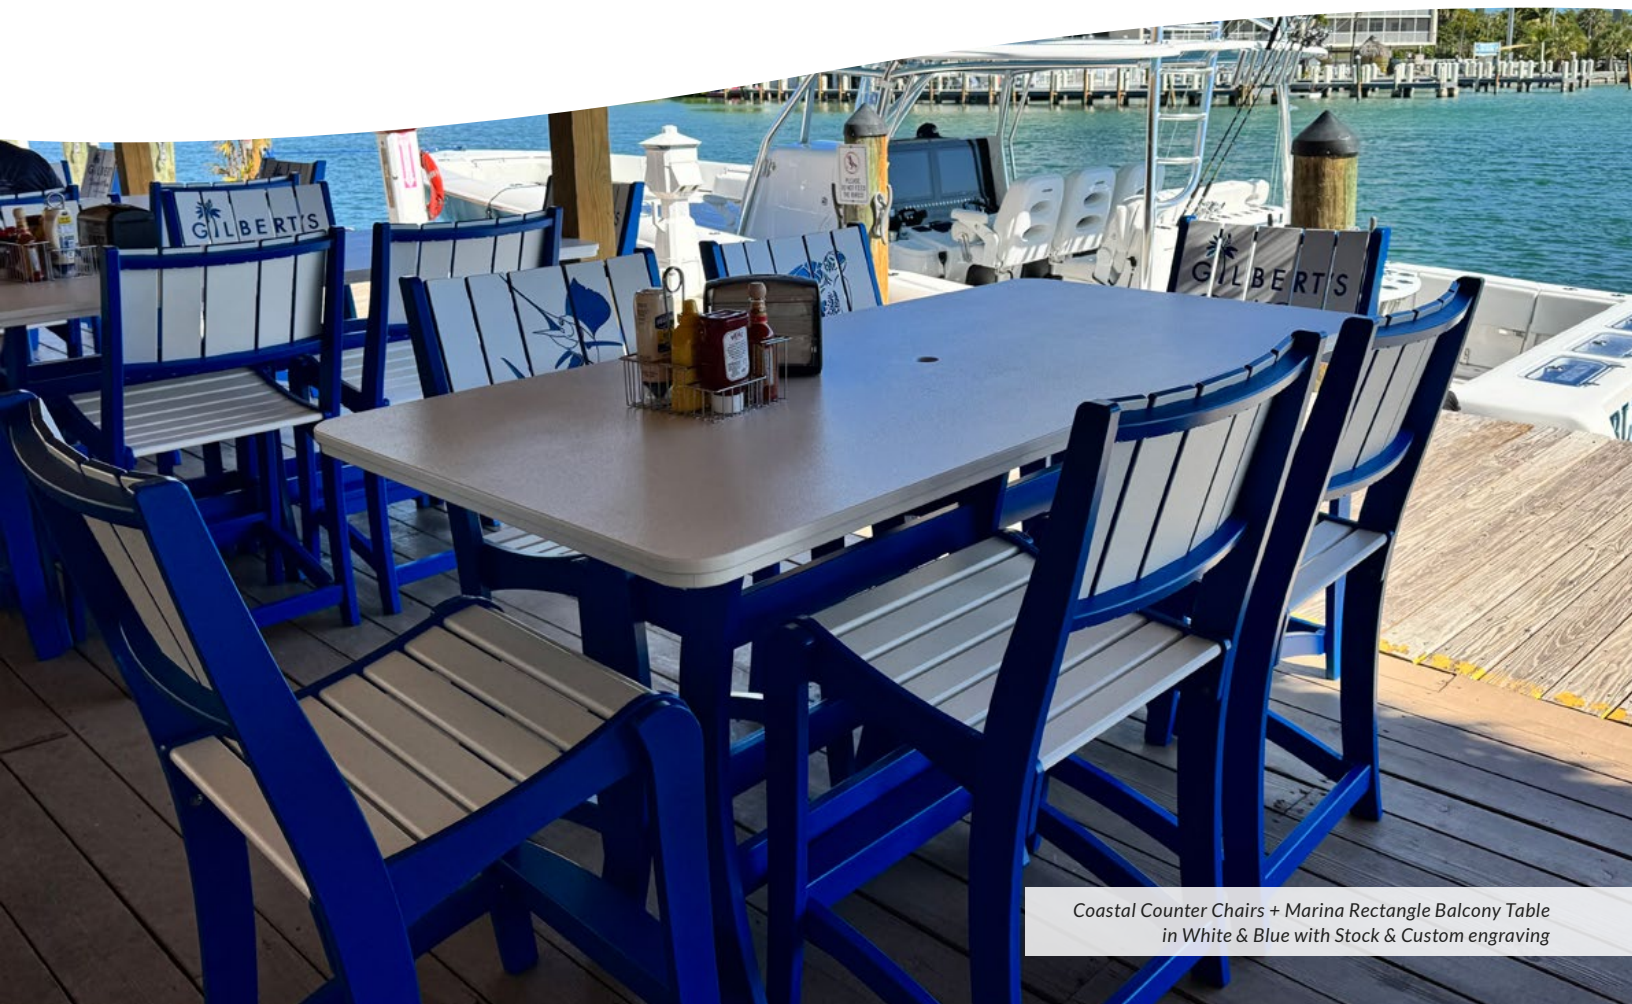

SEACOAST (SLING SEATING) FABRIC COLORS

Coastal Counter Chairs + Marina Rectangle Balcony Table
in White & Blue with Stock & Custom engraving